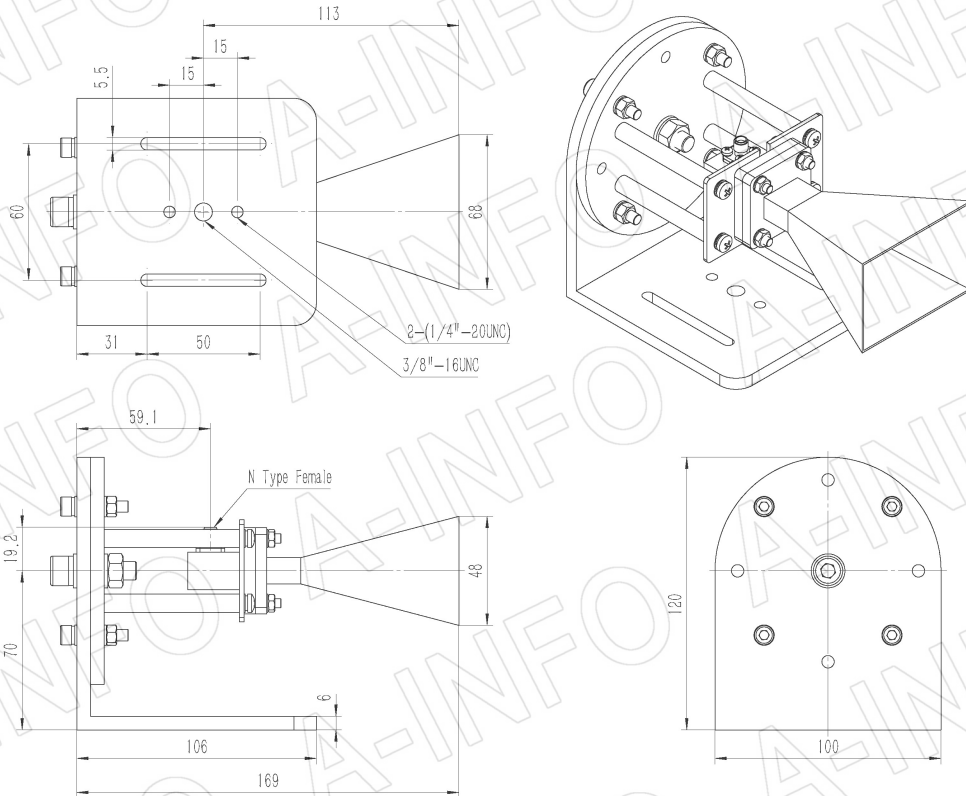

For reference only. See data sheet for the detailed specifications.

Technical Specification

Frequency Range(GHz)	10.0 – 15.0
Waveguide	WR75
Gain(dBi)	15 Typ.
Polarization	Linear
3dB Beamwidth(deg)	E Plane: 27 Typ.
	H Plane: 26 Typ.
Cross Pol. Isolation(dB)	45 Typ.
VSWR	A Type: 1.15:1 Typ.
	C Type: 1.25:1 Typ.
Output	A Type: FBP120(UBR120) SMA-Female or N-Female
	C Type: or TNC-Female or 7mm 3.5mm-Female
Material	Al
Finish	Chemical Conversion Coating, Gray Paint
Size(mm)	A Type: 68 x 48 x 90
	C Type: 68 x 48 x 120
Net Weight(Kg)	A Type: 0.07 Around
	C Type: 0.12 Around

Outline Drawing (Size: mm)

FBP120 Output (P/N: LB-75-15-A)

AINFO Inc.

China(Beijing): Tel: (+86) 10-6266-7326,
China(Chengdu): Tel: (+86) 28-8519-2786,
USA : Tel: (+1) 949-639-9688,

Page 1 of 11

(+86) 10-6266-7327 Fax: (+86) 10-6266-7379
(+86) 28-8519-3044 Fax: (+86) 28-8519-3068
(+1) 949-639-9608 Fax: (+1) 949-639-9670

Website: www.ainfoinc.com
Email: sales@ainfoinc.com

SMA-Female Output (P/N: LB-75-15-C-SF)

For N-Female, TNC-Female, 7mm or 3.5mm-Female output outline drawing, please contact A-INFO.

SMA-Female Output with Round Mounting Bracket (Option, P/N: LB-75-10-C-MB)

For N-Female, TNC-Female, 7mm or 3.5mm-Female output outline drawing, please contact A-INFO.

SMA-Female Output with L Type Mounting Bracket (Option, P/N: LB-75-10-C-MBL)

For N-Female, TNC-Female, 7mm or 3.5mm-Female output outline drawing, please contact A-INFO.