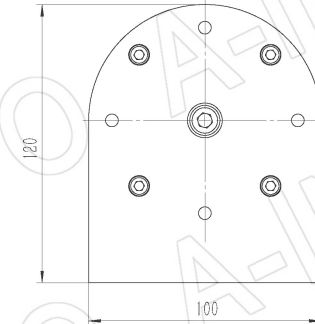

SMA-Female Output with L Type Mounting Bracket & Radome (Option, P/N: LB-75-10-C-MBL & LB-75-15-C-SFSP0, Outdoor Application)

For N-Female, TNC-Female, 7mm or 3.5mm-Female output outline drawing, please contact A-INFO.