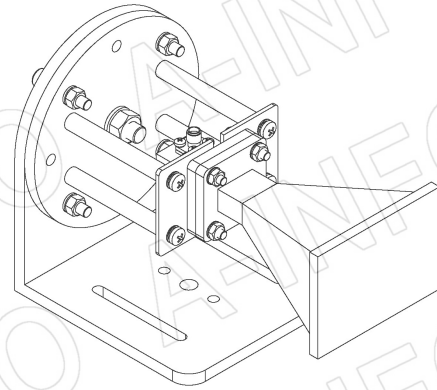

For N-Female, TNC-Female, 7mm or 3.5mm-Female output outline drawing, please contact A-INFO.

SMA-Female Output with L Type Mounting Bracket (Option, P/N: LB-75-10-C-MBL)

For N-Female, TNC-Female, 7mm or 3.5mm-Female output outline drawing, please contact A-INFO.

FBP120 Output with Radome (Option, P/N: LB-75-15-ASPO, Outdoor Application)

SMA-Female Output with Radome (Option, P/N: LB-75-15-C-SFSP0, Outdoor Application)

For N-Female, TNC-Female, 7mm or 3.5mm-Female output outline drawing, please contact A-INFO.

SMA-Female Output with Round Mounting Bracket & Radome (Option, P/N: LB-75-10-C-MB & LB-75-15-C-SFSP0, Outdoor Application)

For N-Female, TNC-Female, 7mm or 3.5mm-Female output outline drawing, please contact A-INFO.

SMA-Female Output with L Type Mounting Bracket & Radome (Option, P/N: LB-75-10-C-MBL & LB-75-15-C-SFSP0, Outdoor Application)

For N-Female, TNC-Female, 7mm or 3.5mm-Female output outline drawing, please contact A-INFO.