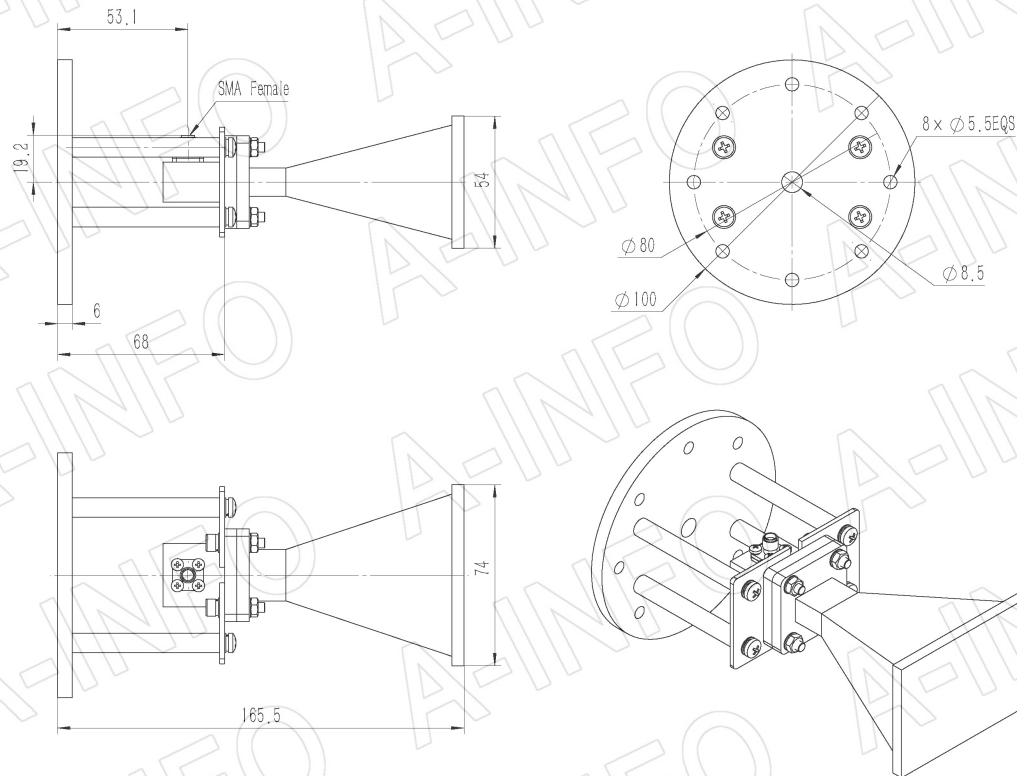

For reference only. See data sheet for the detailed specifications.

Technical Specification

Frequency Range(GHz)	10.0 – 15.0
Waveguide	WR75
Gain(dBi)	15 Typ.
Polarization	Linear
3dB Beamwidth(deg)	E Plane: 27 Typ.
	H Plane: 26 Typ.
Cross Pol. Isolation(dB)	45 Typ.
VSWR	A Type: 1.15:1 Typ.
	C Type: 1.25:1 Typ.
Output	A Type: FBP120(UBR120) SMA-Female or N-Female
	C Type: or TNC-Female or 7mm 3.5mm-Female
Material	Al
Finish	Chemical Conversion Coating, Gray Paint
Size(mm)	A Type: 68 x 48 x 90
	C Type: 68 x 48 x 120
Net Weight(Kg)	A Type: 0.07 Around
	C Type: 0.12 Around

For N-Female, TNC-Female, 7mm or 3.5mm-Female output outline drawing, please contact A-INFO.

SMA-Female Output with L Type Mounting Bracket (Option, P/N: LB-75-10-C-MBL)

For N-Female, TNC-Female, 7mm or 3.5mm-Female output outline drawing, please contact A-INFO.

FBP120 Output with Radome (Option, P/N: LB-75-15-ASPO, Outdoor Application)

SMA-Female Output with Radome (Option, P/N: LB-75-15-C-SFSP0, Outdoor Application)

For N-Female, TNC-Female, 7mm or 3.5mm-Female output outline drawing, please contact A-INFO.

SMA-Female Output with Round Mounting Bracket & Radome (Option, P/N: LB-75-10-C-MB & LB-75-15-C-SFSP0, Outdoor Application)

For N-Female, TNC-Female, 7mm or 3.5mm-Female output outline drawing, please contact A-INFO.