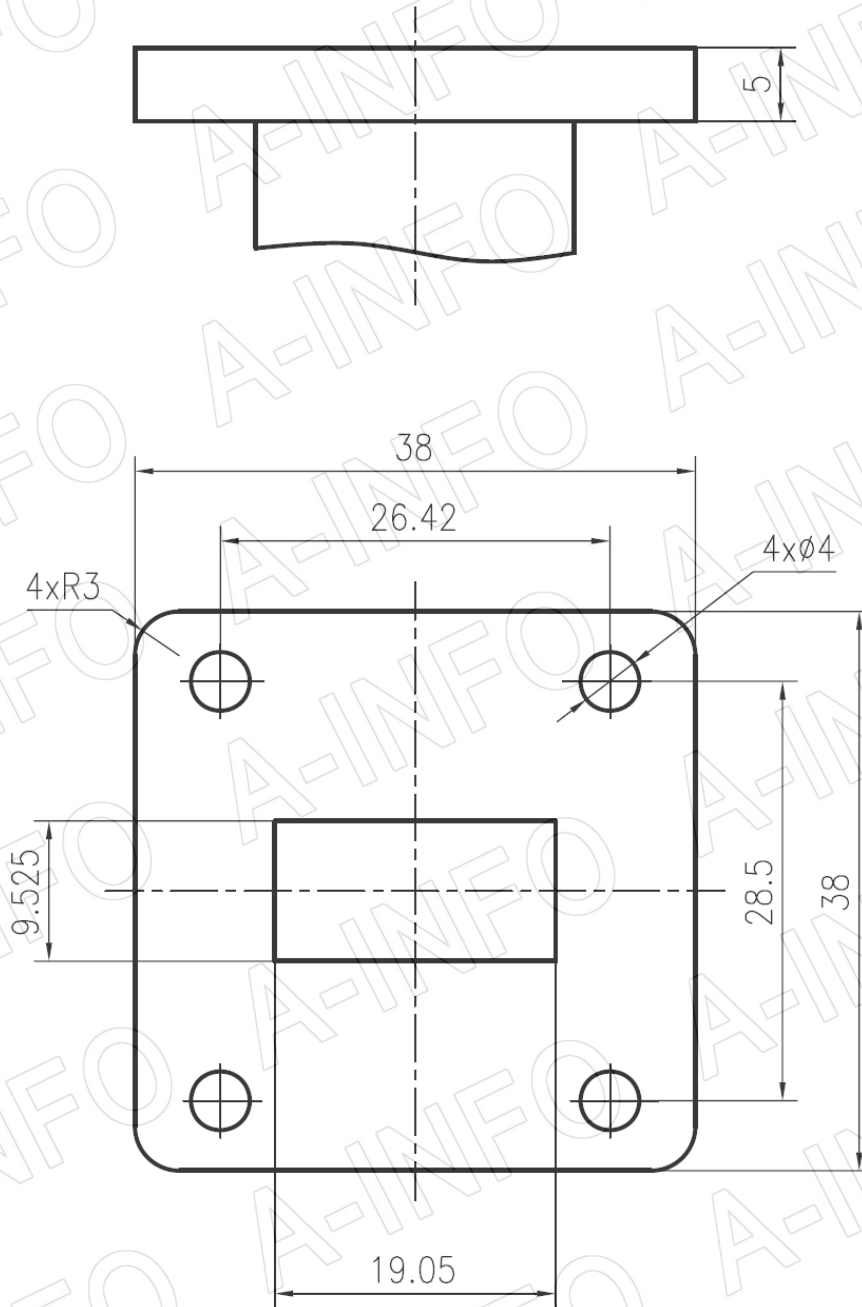

Flange Drawing (Size: mm)

FBP120

AINFO Inc.

China(Beijing): Tel: (+86) 10-6266-7326,
China(Chengdu): Tel: (+86) 28-8519-2786,
USA : Tel: (+1) 949-639-9688,

Page 6 of 11

(+86) 10-6266-7327 Fax: (+86) 10-6266-7379
(+86) 28-8519-3044 Fax: (+86) 28-8519-3068
(+1) 949-639-9608 Fax: (+1) 949-639-9670

Website: www.ainfoinc.com
Email: sales@ainfoinc.com