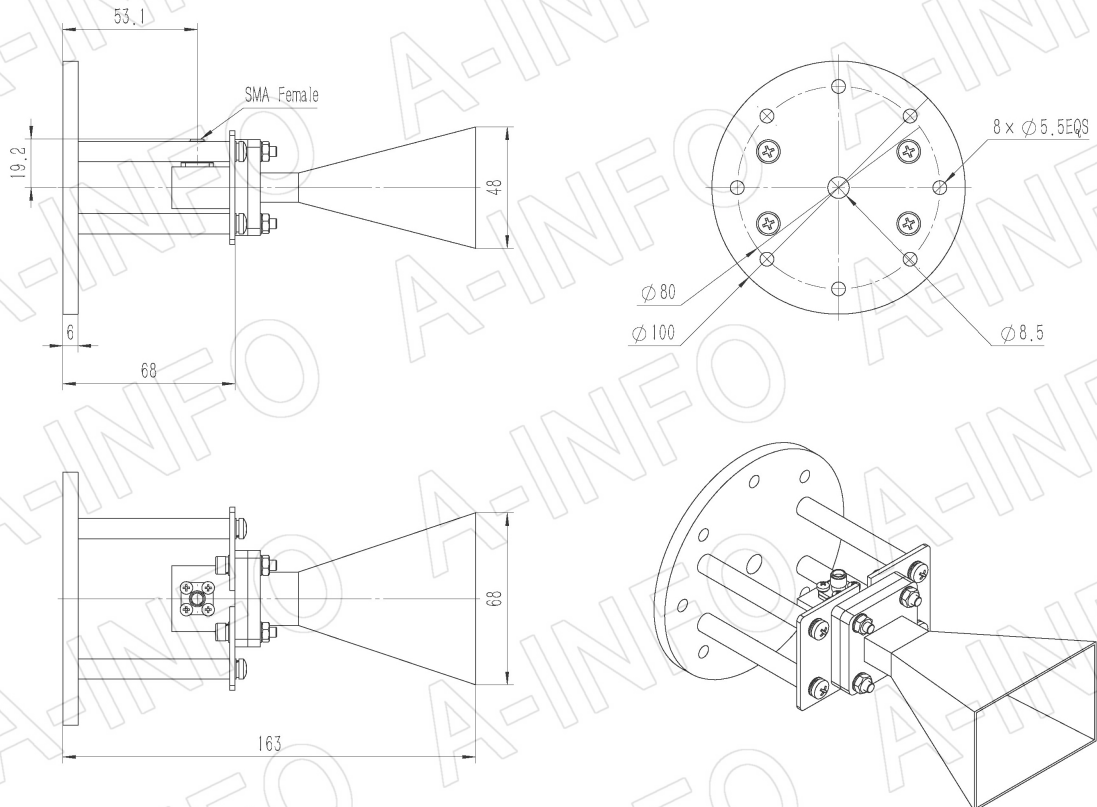

For reference only. See data sheet for the detailed specifications.

Technical Specification

Frequency Range(GHz)	10.0 – 15.0
Waveguide	WR75
Gain(dBi)	15 Typ.
Polarization	Linear
3dB Beamwidth(deg)	E Plane: 27 Typ.
	H Plane: 26 Typ.
Cross Pol. Isolation(dB)	45 Typ.
VSWR	A Type: 1.15:1 Typ.
	C Type: 1.25:1 Typ.
Output	A Type: FBP120(UBR120) SMA-Female or N-Female
	C Type: or TNC-Female or 7mm 3.5mm-Female
Material	Al
Finish	Chemical Conversion Coating, Gray Paint
Size(mm)	A Type: 68 x 48 x 90
	C Type: 68 x 48 x 120
Net Weight(Kg)	A Type: 0.07 Around
	C Type: 0.12 Around

Outline Drawing (Size: mm)

FBP120 Output (P/N: LB-75-15-A)

AINFO Inc.

China(Beijing): Tel: (+86) 10-6266-7326,
China(Chengdu): Tel: (+86) 28-8519-2786,
USA : Tel: (+1) 949-639-9688,

Page 1 of 11

(+86) 10-6266-7327 Fax: (+86) 10-6266-7379
(+86) 28-8519-3044 Fax: (+86) 28-8519-3068
(+1) 949-639-9608 Fax: (+1) 949-639-9670

Website: www.ainfoinc.com
Email: sales@ainfoinc.com

SMA-Female Output (P/N: LB-75-15-C-SF)

For N-Female, TNC-Female, 7mm or 3.5mm-Female output outline drawing, please contact A-INFO.

SMA-Female Output with Round Mounting Bracket (Option, P/N: LB-75-10-C-MB)

For N-Female, TNC-Female, 7mm or 3.5mm-Female output outline drawing, please contact A-INFO.

SMA-Female Output with L Type Mounting Bracket (Option, P/N: LB-75-10-C-MBL)

For N-Female, TNC-Female, 7mm or 3.5mm-Female output outline drawing, please contact A-INFO.