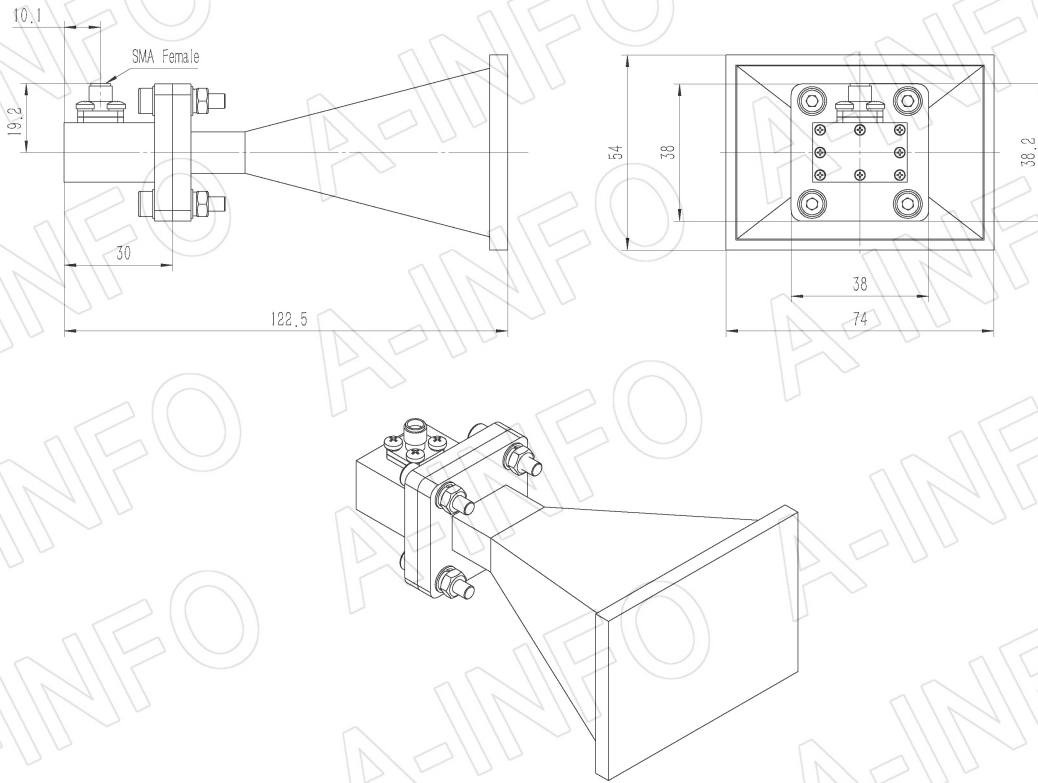

SMA-Female Output with Radome (Option, P/N: LB-75-15-C-SFSP0, Outdoor Application)

For N-Female, TNC-Female, 7mm or 3.5mm-Female output outline drawing, please contact A-INFO.