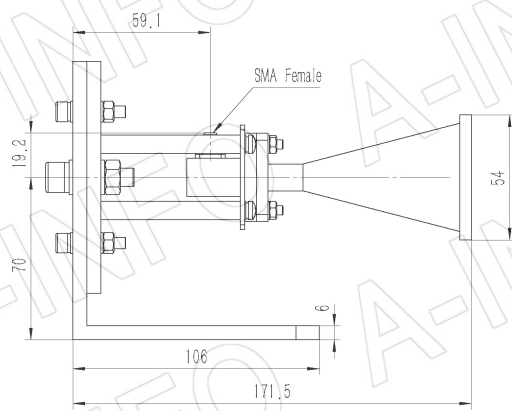

SMA-Female Output with L Type Mounting Bracket & Radome (Option, P/N: LB-75-10-C-MBL & LB-75-15-C-SFSP0, Outdoor Application)

For N-Female, TNC-Female, 7mm or 3.5mm-Female output outline drawing, please contact A-INFO.