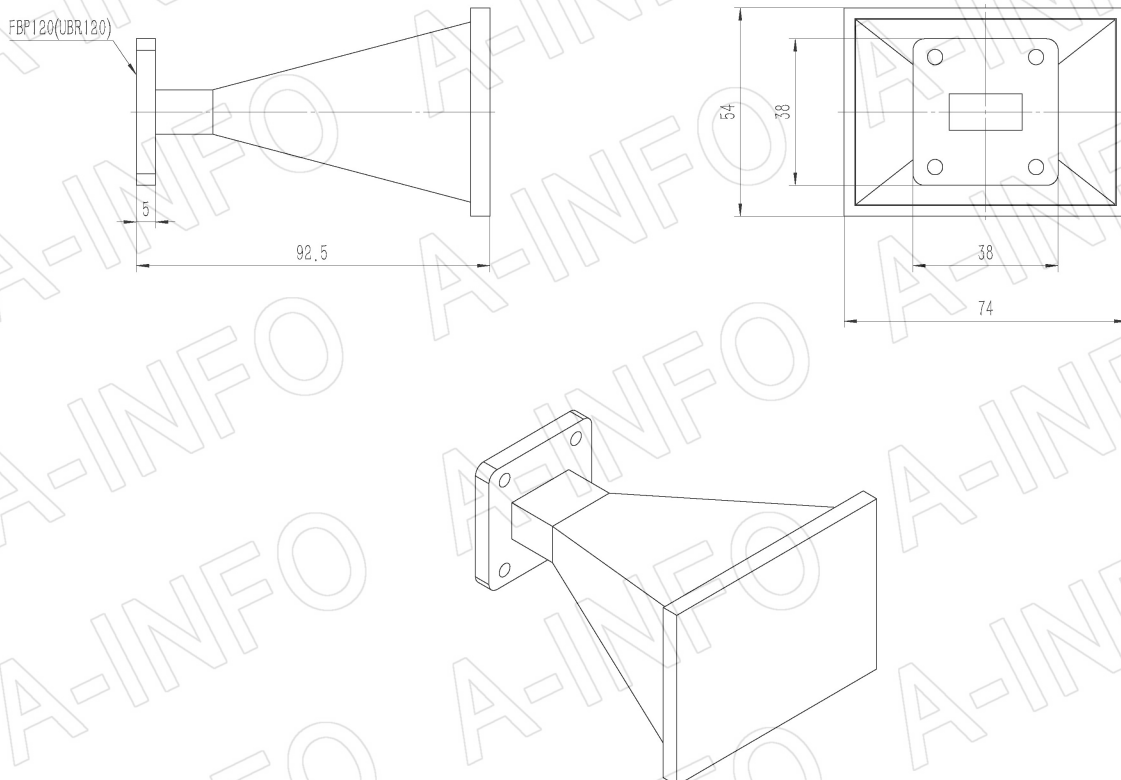

FBP120 Output with Radome (Option, P/N: LB-75-15-ASPO, Outdoor Application)