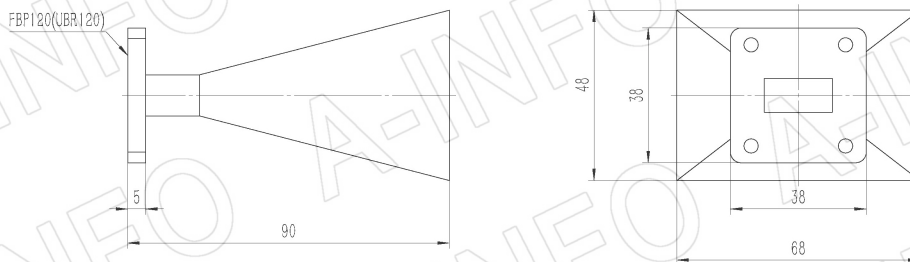

For reference only. See data sheet for the detailed specifications.

Technical Specification

Frequency Range(GHz)	10.0 – 15.0
Waveguide	WR75
Gain(dBi)	15 Typ.
Polarization	Linear
3dB Beamwidth(deg)	E Plane: 27 Typ.
	H Plane: 26 Typ.
Cross Pol. Isolation(dB)	45 Typ.
VSWR	A Type: 1.15:1 Typ.
	C Type: 1.25:1 Typ.
Output	A Type: FBP120(UBR120) SMA-Female or N-Female
	C Type: or TNC-Female or 7mm 3.5mm-Female
Material	Al
Finish	Chemical Conversion Coating, Gray Paint
Size(mm)	A Type: 68 x 48 x 90
	C Type: 68 x 48 x 120
Net Weight(Kg)	A Type: 0.07 Around
	C Type: 0.12 Around

Outline Drawing (Size: mm)

FBP120 Output (P/N: LB-75-15-A)

AINFO Inc.

China(Beijing): Tel: (+86) 10-6266-7326,
China(Chengdu): Tel: (+86) 28-8519-2786,
USA : Tel: (+1) 949-639-9688,

Page 1 of 11

(+86) 10-6266-7327 Fax: (+86) 10-6266-7379
(+86) 28-8519-3044 Fax: (+86) 28-8519-3068
(+1) 949-639-9608 Fax: (+1) 949-639-9670

Website: www.ainfoinc.com
Email: sales@ainfoinc.com

SMA-Female Output (P/N: LB-75-15-C-SF)

For N-Female, TNC-Female, 7mm or 3.5mm-Female output outline drawing, please contact A-INFO.

SMA-Female Output with Round Mounting Bracket (Option, P/N: LB-75-10-C-MB)

For N-Female, TNC-Female, 7mm or 3.5mm-Female output outline drawing, please contact A-INFO.

SMA-Female Output with L Type Mounting Bracket (Option, P/N: LB-75-10-C-MBL)

For N-Female, TNC-Female, 7mm or 3.5mm-Female output outline drawing, please contact A-INFO.