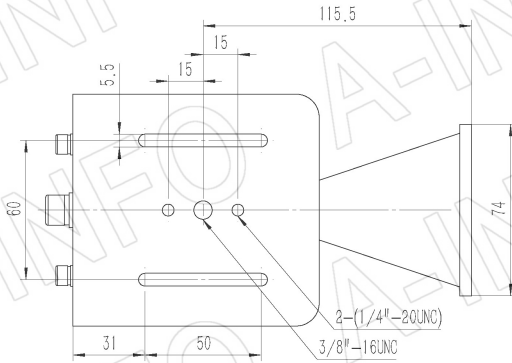

SMA-Female Output with L Type Mounting Bracket & Radome (Option, P/N: LB-75-10-C-MBL & LB-75-15-C-SFSP0, Outdoor Application)

For N-Female, TNC-Female, 7mm or 3.5mm-Female output outline drawing, please contact A-INFO.