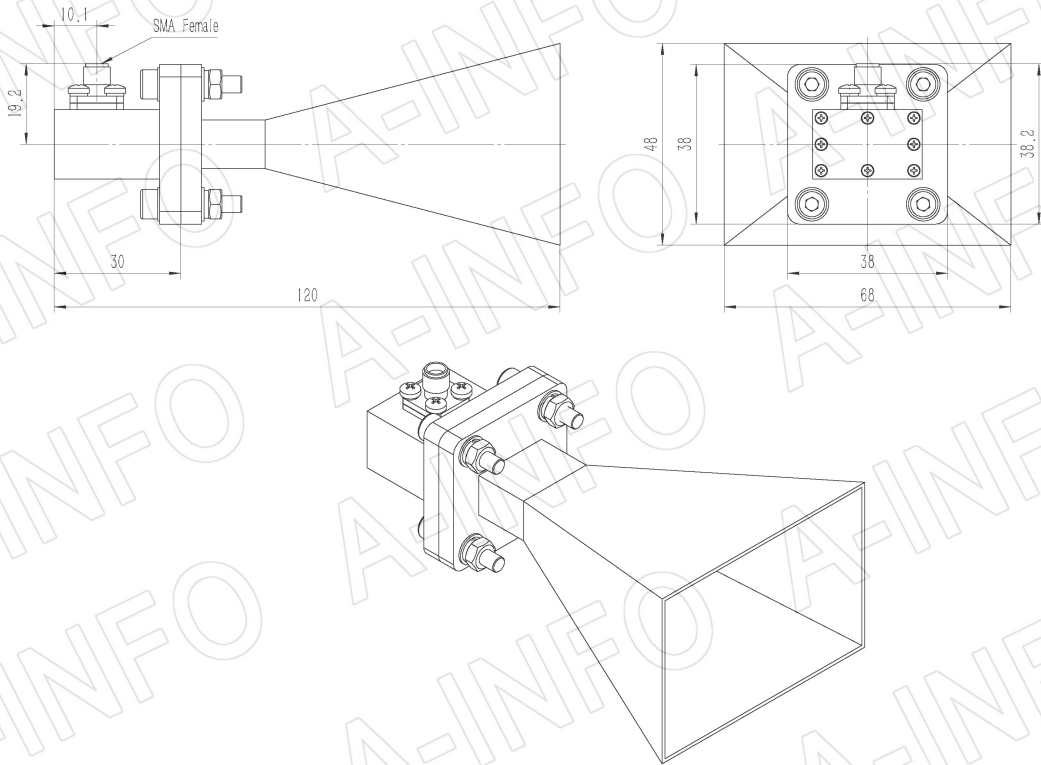

For reference only. See data sheet for the detailed specifications.

Technical Specification

Frequency Range(GHz)	10.0 – 15.0
Waveguide	WR75
Gain(dBi)	15 Typ.
Polarization	Linear
3dB Beamwidth(deg)	E Plane: 27 Typ.
	H Plane: 26 Typ.
Cross Pol. Isolation(dB)	45 Typ.
VSWR	A Type: 1.15:1 Typ.
	C Type: 1.25:1 Typ.
Output	A Type: FBP120(UBR120) SMA-Female or N-Female
	C Type: or TNC-Female or 7mm 3.5mm-Female
Material	Al
Finish	Chemical Conversion Coating, Gray Paint
Size(mm)	A Type: 68 x 48 x 90
	C Type: 68 x 48 x 120
Net Weight(Kg)	A Type: 0.07 Around
	C Type: 0.12 Around

Outline Drawing (Size: mm)

FBP120 Output (P/N: LB-75-15-A)

AINFO Inc.

China(Beijing): Tel: (+86) 10-6266-7326,
China(Chengdu): Tel: (+86) 28-8519-2786,
USA : Tel: (+1) 949-639-9688,

Page 1 of 11

(+86) 10-6266-7327 Fax: (+86) 10-6266-7379
(+86) 28-8519-3044 Fax: (+86) 28-8519-3068
(+1) 949-639-9608 Fax: (+1) 949-639-9670

Website: www.ainfoinc.com
Email: sales@ainfoinc.com

SMA-Female Output (P/N: LB-75-15-C-SF)

For N-Female, TNC-Female, 7mm or 3.5mm-Female output outline drawing, please contact A-INFO.

SMA-Female Output with Round Mounting Bracket (Option, P/N: LB-75-10-C-MB)

For N-Female, TNC-Female, 7mm or 3.5mm-Female output outline drawing, please contact A-INFO.

SMA-Female Output with L Type Mounting Bracket (Option, P/N: LB-75-10-C-MBL)

For N-Female, TNC-Female, 7mm or 3.5mm-Female output outline drawing, please contact A-INFO.