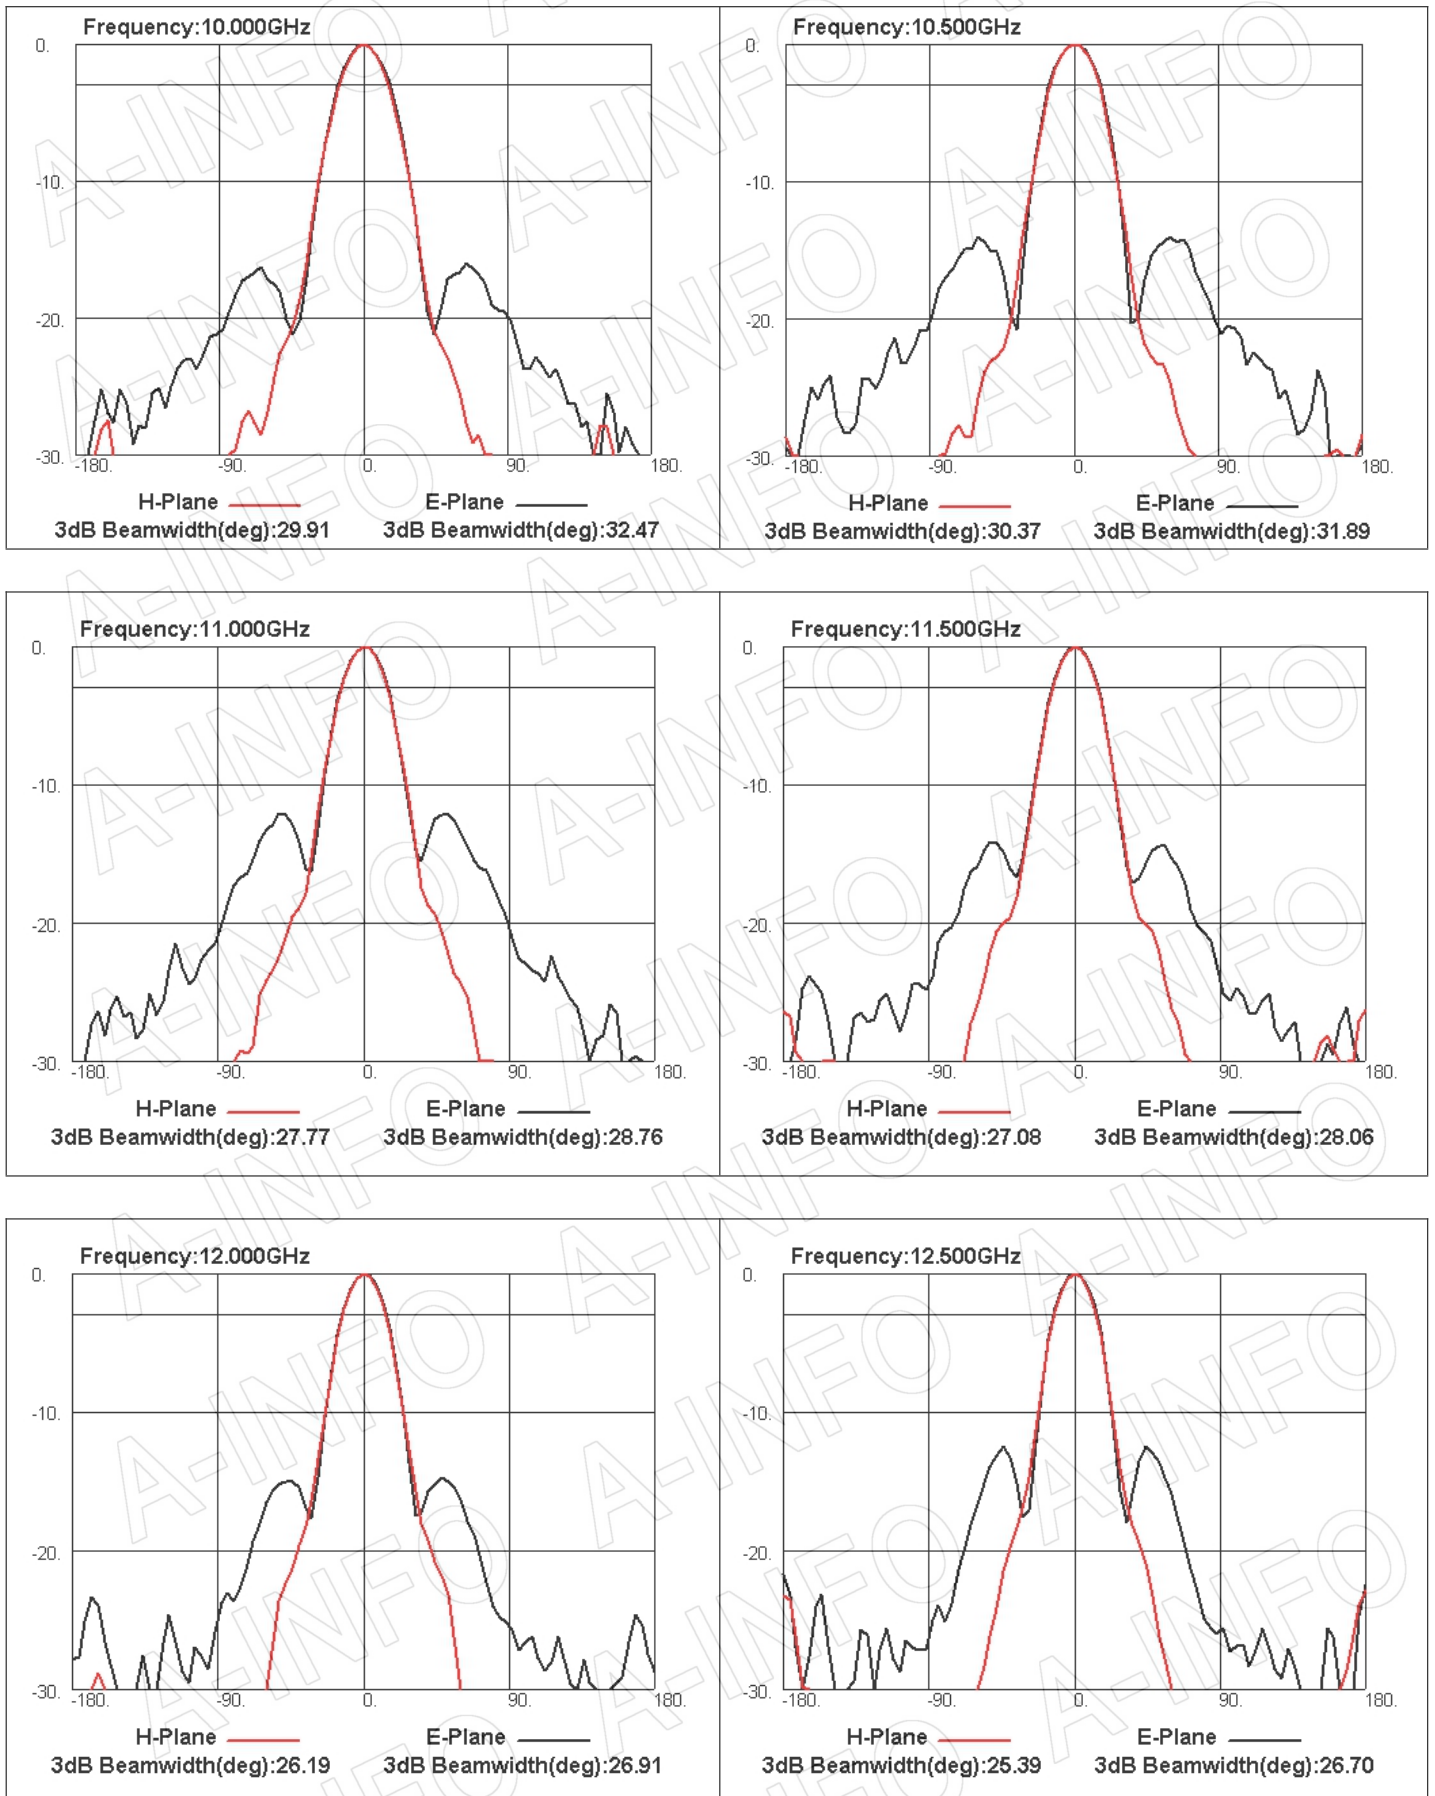

4. Pattern

AINFO Inc.

China(Beijing):
China(Chengdu):
USA :

Tel: (+86) 10-6266-7326,
Tel: (+86) 28-8519-2786,
Tel: (+1) 949-639-9688,

(+86) 10-6266-7327
(+86) 28-8519-3044
(+1) 949-639-9608

Fax: (+86) 10-6266-7379
Fax: (+86) 28-8519-3068
Fax: (+1) 949-639-9670

Website: www.ainfoinc.com
Email: sales@ainfoinc.com