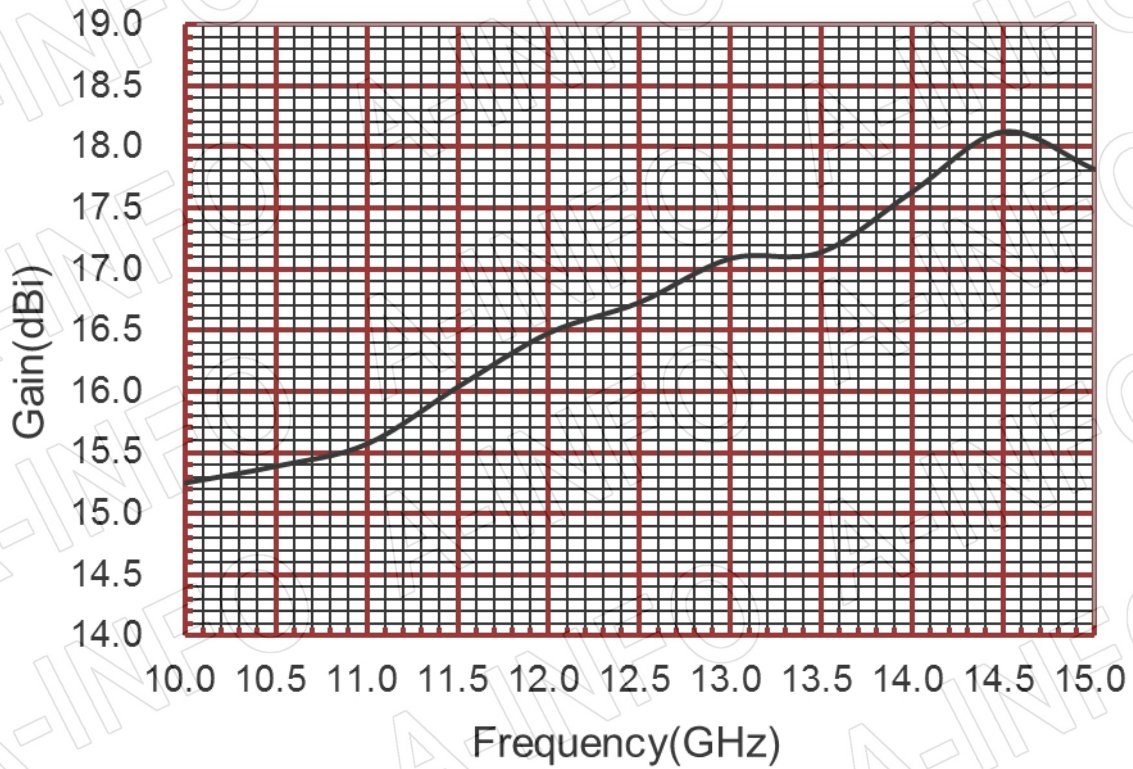

Test Results

1. Gain & Antenna Factor

Frequency(GHz)	Gain(dBi)	Antenna Factor(dB/m)
10.0	15.25	34.96
10.5	15.39	35.25
11.0	15.57	35.47
11.5	16.04	35.39
12.0	16.48	35.32
12.5	16.73	35.42
13.0	17.09	35.40
13.5	17.14	35.68
14.0	17.64	35.50
14.5	18.12	35.31
15.0	17.82	35.92

2. Cross Polarization Isolation