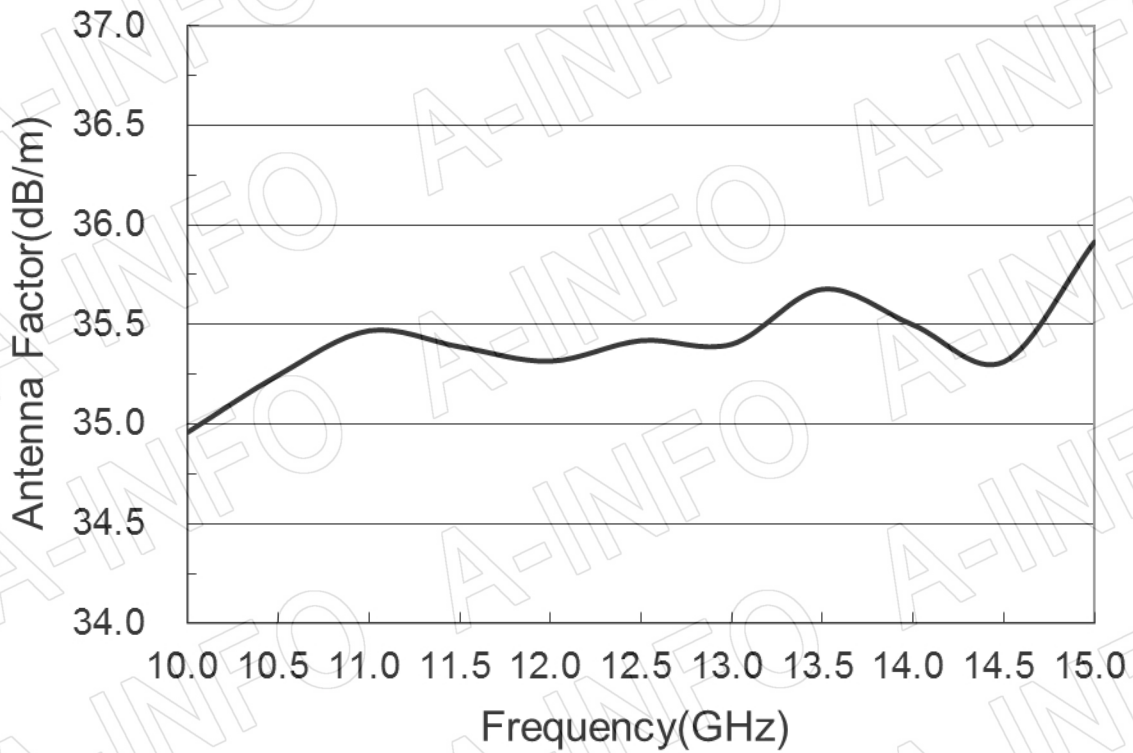

Test Results

1. Gain & Antenna Factor

Frequency(GHz)	Gain(dBi)	Antenna Factor(dB/m)
10.0	15.25	34.96
10.5	15.39	35.25
11.0	15.57	35.47
11.5	16.04	35.39
12.0	16.48	35.32
12.5	16.73	35.42
13.0	17.09	35.40
13.5	17.14	35.68
14.0	17.64	35.50
14.5	18.12	35.31
15.0	17.82	35.92

2. Cross Polarization Isolation